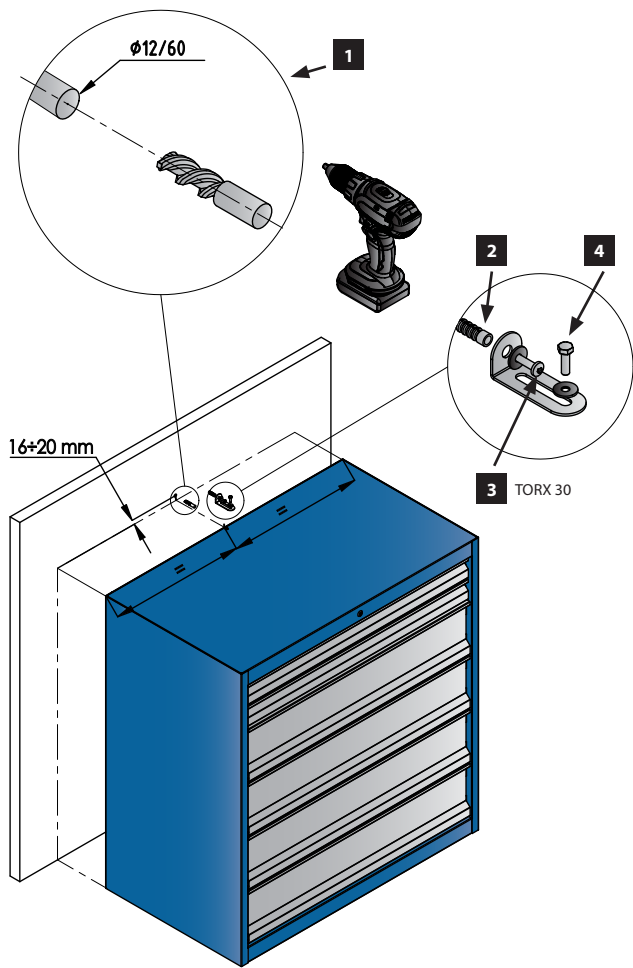

WARNING!

Always start loading the bottom drawers first!

Cabinet must be placed on hard level surface.

The weight in the open drawer should not exceed the total weight in the closed drawers!