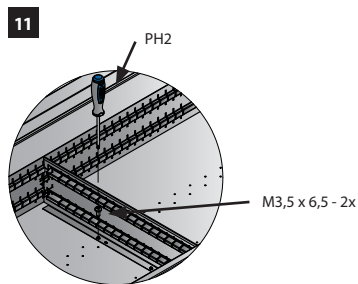

Unior d.d.
Kovaška cesta 10
3214 Zreče, Slovenia
T: +386 3 757 81 00
www.uniortools.com

90945798

991HD, 991HD-BLACK, SET-991HD-BLACK

EN Heavy duty drawer cabinet

SLO Predalnik z višjo nosilnostjo

UNIOR®
uniortools.com