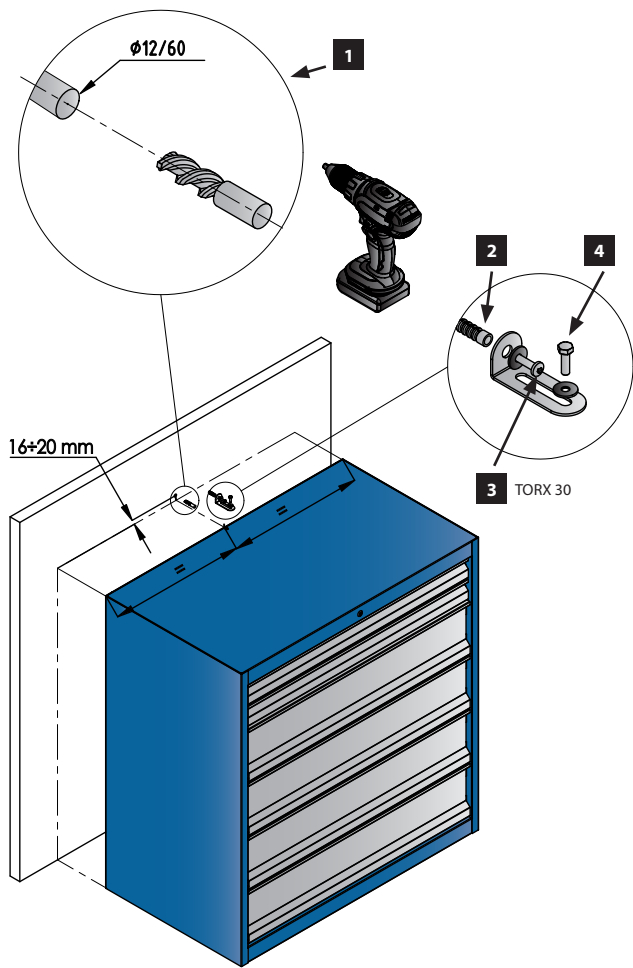

991.11HDS, L = 75, H = 68
 991.12HDS, L = 100, H = 68
 991.13HDS, L = 152, H = 68
 991.21HDS, L = 75, H = 139
 991.22HDS, L = 100, H = 139
 991.23HDS, L = 152, H = 139

Unior d.d.
 Kovaška cesta 10
 3214 Zreče, Slovenia
 T: +386 3 757 81 00
 www.uniortools.com

90945798

991HD, 991HD-BLACK, SET-991HD-BLACK

EN Heavy duty drawer cabinet

SLO Predalnik z višjo nosilnostjo

 **UNIOR**[®]
 uniortools.com

WARNING!

Always start loading the bottom drawers first!

Cabinet must be placed on hard level surface.