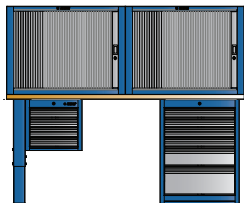

990CA**990CWR****EN****Cabinet with roller shutter****Cabinet****SLO****Omara z rolojem****Omara**

- L = 1500mm - art. 990CA (1500mm)
- L = 2000mm - 2x art. 990CA (1000mm)
- L = 2500mm - art. 990CA (1000mm) + 990CA (1500mm)
- L = 1500mm - art. 990CWR (1500mm)
- L = 2000mm - 2x art. 990CWR (1000mm)
- L = 2500mm - art. 990CA (1000mm) + 990CWR (1500mm)

- 625668 - art. 990CA dim. 1000mm
- 612330 - art. 990CA dim. 1500mm
- 625669 - art. 990CWR dim. 1000mm
- 612329 - art. 990CWR dim. 1500mm

DIM	A	B	 - 609478
1000	597	950	20x
1500	1097	1450	30x

Unior d.d.
 Kovaška cesta 10
 3214 Zreče, Slovenia
 T: +386 3 757 81 00
www.uniortools.com