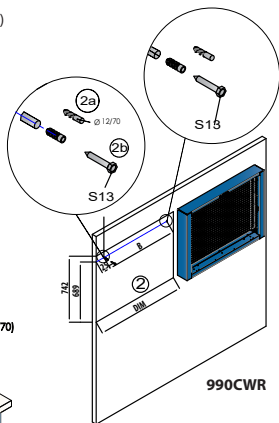

990CA**990CWR****EN****Cabinet with roller shutter****Cabinet****SLO****Omara z rolojem****Omara**

- L = 1500mm - art. 990CA (1500mm)
- L = 2000mm - 2x art. 990CA (1000mm)
- L = 2500mm - art. 990CA (1000mm) + 990CA (1500mm)
- L = 1500mm - art. 990CWR (1500mm)
- L = 2000mm - 2x art. 990CWR (1000mm)
- L = 2500mm - art. 990CA (1000mm) + 990CWR (1500mm)

- 625668 - art. 990CA dim. 1000mm
- 612330 - art. 990CA dim. 1500mm
- 625669 - art. 990CWR dim. 1000mm
- 612329 - art. 990CWR dim. 1500mm

DIM	A	B	 - 609478
1000	597	950	20x
1500	1097	1450	30x

Unior d.d.
 Kovaška cesta 10
 3214 Zreče, Slovenia
 T: +386 3 757 81 00
www.uniortools.com