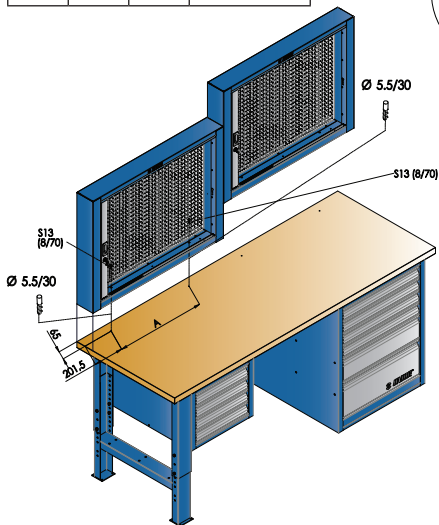

990CA**990CWR****EN****Cabinet with roller shutter****Cabinet****SLO****Omara z rolojem****Omara**

- L = 1500mm - art. 990CA (1500mm)
- L = 2000mm - 2x art. 990CA (1000mm)
- L = 2500mm - art. 990CA (1000mm) + 990CA (1500mm)
- L = 1500mm - art. 990CWR (1500mm)
- L = 2000mm - 2x art. 990CWR (1000mm)
- L = 2500mm - art. 990CA (1000mm) + 990CWR (1500mm)

- 625668 - art. 990CA dim. 1000mm
- 612330 - art. 990CA dim. 1500mm
- 625669 - art. 990CWR dim. 1000mm
- 612329 - art. 990CWR dim. 1500mm

DIM	A	B	 - 609478
1000	597	950	20x
1500	1097	1450	30x

Unior d.d.
 Kovaška cesta 10
 3214 Zreče, Slovenia
 T: +386 3 757 81 00
www.uniortools.com