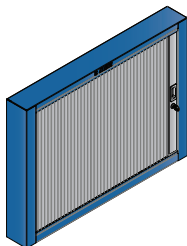

990CA**990CWR****EN****Cabinet with roller shutter****Cabinet****SLO****Omara z rolojem****Omara**

- L = 1500mm - art. 990CA (1500mm)
- L = 2000mm - 2x art. 990CA (1000mm)
- L = 2500mm - art. 990CA (1000mm) + 990CA (1500mm)
- L = 1500mm - art. 990CWR (1500mm)
- L = 2000mm - 2x art. 990CWR (1000mm)
- L = 2500mm - art. 990CA (1000mm) + 990CWR (1500mm)

- 625668 - art. 990CA dim. 1000mm
- 612330 - art. 990CA dim. 1500mm
- 625669 - art. 990CWR dim. 1000mm
- 612329 - art. 990CWR dim. 1500mm

DIM	A	B	 - 609478
1000	597	950	20x
1500	1097	1450	30x

Unior d.d.
 Kovaška cesta 10
 3214 Zreče, Slovenia
 T: +386 3 757 81 00
www.uniortools.com