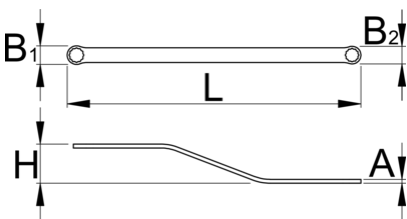

Rear sprocket wrench

3060/2

NOVO!

Opis proizvoda

- With a simpler way to tighten and loosen, the Rear Sprocket Wrench is the first choice of all home and professional motorcycle masters. Its curved design gives you easier access to the bolt or nut, faster and more efficient work and long-lasting durability.
- materijal: premium plus alatni čelik
- u potpunosti poboljšán i ojačan
- wrench offset enables easier acces to rear sprocket nut and bolt
- wrench lenght enables easier tightening and loosening

629539

12 x 13

L

292

B1

19

B2

18

A

4

H

40

125

* Fotografije proizvoda su simbolične. Sve dimenzije su u mm, a težina u gramima. Sve navedene dimenzije mogu odstupati u granicama tolerancija.

Upotreba (slike)