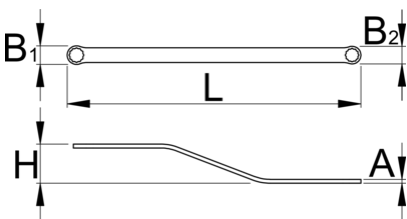

## Opis proizvoda

- With a simpler way to tighten and loosen, the Rear Sprocket Wrench is the first choice of all home and professional motorcycle masters. Its curved design gives you easier access to the bolt or nut, faster and more efficient work and long-lasting durability.
- materijal: premium plus alatni čelik
- u potpunosti poboljššan i ojačan
- wrench offset enables easier acces to rear sprocket nut and bolt
- wrench lenght enables easier tightening and loosening

A

4

H

40

125

\* Fotografije proizvoda su simbolične. Sve dimenzije su u mm, a težina u gramima. Sve navedene dimenzije mogu odstupati u granicama tolerancija.

Upotreba (slike)