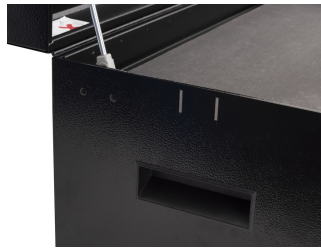

Slika (slike)

Dodatna oprema

Holder for T-handle wrenches

Holder for screwdrivers

Set of coverings for 3800

Povezani proizvodi

MX Master Tool Set