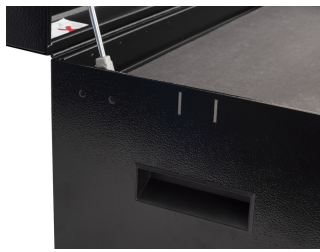

Fotografia (Obrazy)

Akcesoria

Holder for T-handle wrenches

Holder for screwdrivers

Set of coverings for 3800

Pochodne produkty

MX Master Tool Set