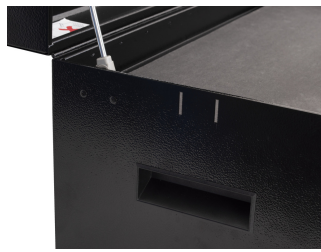

Foto (Afbeeldingen)

Accessoires

Houder voor T-greepdopsleutels

Houder voor schroevendraaiers

Set of coverings for 3800

Gerelateerde producten

MX Master Tool Set