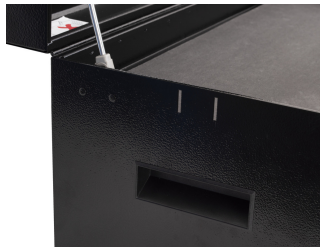

사진 (사진)

액세서리

Holder for T-handle wrenches

Holder for screwdrivers

Set of coverings for 3800

관련 제품

MX Master Tool Set