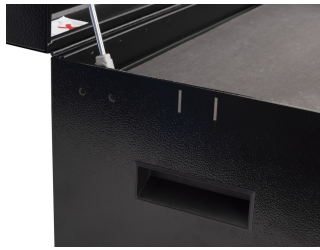

Φωτογραφία (εικόνες)

Παρελκόμενα

Holder for T-handle wrenches

Holder for screwdrivers

Set of coverings for 3800

Σχετικά προϊόντα

MX Master Tool Set