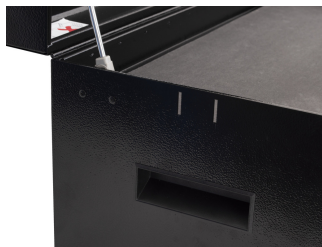

Fotografie (obrázky)

Příslušenství

Držák pro klíče s T- rukojetí

Držák na šroubováky

Set of coverings for 3800

Související produkty

Sada nářadí MX Master