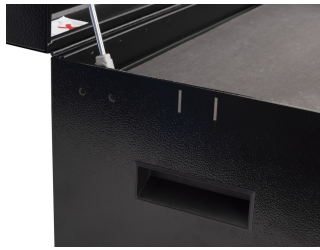

Photo (pictures)

Accessories

Holder for T-handle wrenches

Holder for screwdrivers

Set of coverings for 3800

Related products

MX Master Tool Set