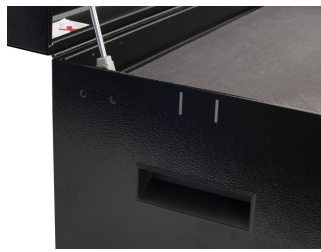

Road Pro Tool Set

3800ROAD

Параметри на продукта

Комплектът включва :

- hex socket 1/4" 3, 4, 5, 6
- hex socket 3/8" 8, 10
- hex socket 1/2" 12, 22, 24
- adaptor 3/8"
- socket 3/8" 8, 10, 12, 13, 14, 15, 17, 19
- reversible ratchet 3/8", long form
- extension bar 3/8"
- T-wrench with square drive
- socket wrench with T-handle 8, 10
- T-handle hex wrench 4, 5
- holder for T-handle wrenches
- flat and PH screwdrivers
- combinations wrenches 6, 8, 10 (2x), 11, 12 (2x), 13, 14, 15, 16, 17, 19, 22, 24, 27, 30, 32
- combination pliers
- multifunctional electrician`s pliers
- waterpump pliers

- safety wire twisting pliers
- spark plug socket 3/8" with thin wall 16, 18, 21
- spark plug socket 3/8" 19
- socket 1/2" 30, 32, 36
- spring hook tool
- magnetic tray
- 2-in-1 plastic hammer
- strap wrench
- flexible pick up tool with magnet
- utility knife
- measuring tape
- tyre lever
- tool for tyres valvelets
- flexible hook wrench for motorbikes
- pin punch

* Снимките на продуктите са символични. Всички размери са в мм., теглото е в грамове .

Употреба (снимки)

Снимки (снимки)

Акcesoари

Държач за ключове с Т-образна дръжка

Държач за отвертки

Комплект подложки за 3800