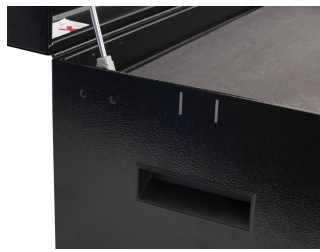

Foto (Afbeeldingen)

Accessoires

Holder for T-handle wrenches

Holder for screwdrivers

Set of coverings for 3800

Gerelateerde producten

MX Master Tool Set