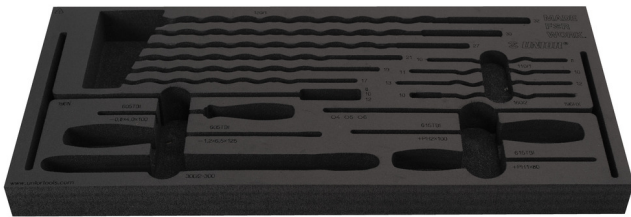

Tool tray for Enduro tool set in tool chest 3800

v12.3800ENDURO

629535

L

560

B

267

H

30

127

* Images of products are symbolic. All dimensions are in mm, and weight in grams. All listed dimensions may vary in tolerance.