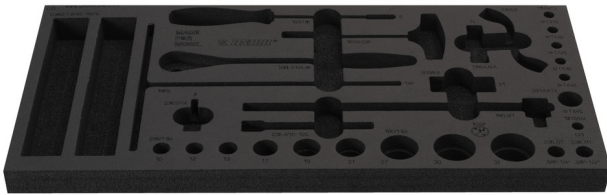

Tool tray for Enduro tool set in tool chest 3800

v11.3800ENDURO

629534

L

560

B

267

H

30

88

* Images of products are symbolic. All dimensions are in mm, and weight in grams. All listed dimensions may vary in tolerance.