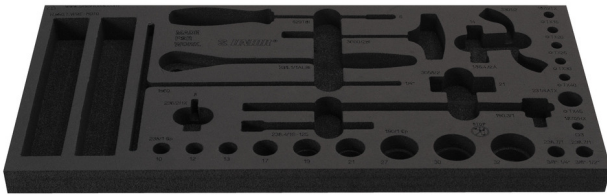

# Tool tray for Enduro tool set in tool chest 3800

v11.3800ENDURO

629534

L

560

B

267

H

30

88

\* Images of products are symbolic. All dimensions are in mm, and weight in grams. All listed dimensions may vary in tolerance.