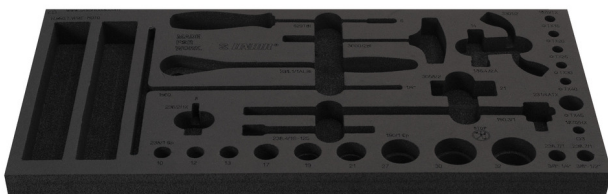

# Tool tray for Enduro tool set in tool chest 3800

v1.3800ENDURO

629534

L

560

B

267

H