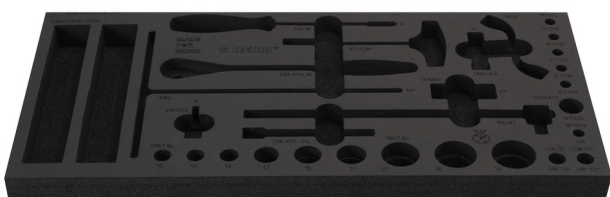

Tool tray for Enduro tool set in tool chest 3800

v1.3800ENDURO

629534

L

560

B

267

H