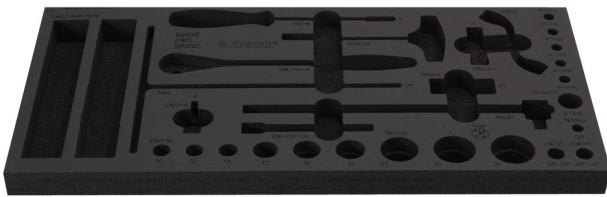

# Tool tray for Enduro tool set in tool chest 3800

v11.3800ENDURO

629534

L

560

B

267

H

30

88

\* Images of products are symbolic. All dimensions are in mm, and weight in grams. All listed dimensions may vary in tolerance.