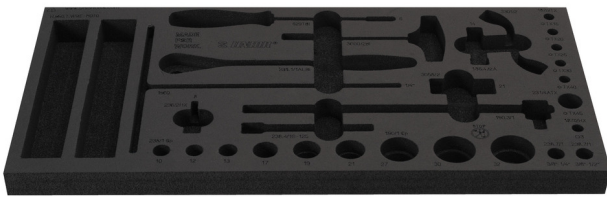

Tool tray for Enduro tool set in tool chest 3800

v11.3800ENDURO

629534

L

560

B

267

H

30

88

* Images of products are symbolic. All dimensions are in mm, and weight in grams. All listed dimensions may vary in tolerance.