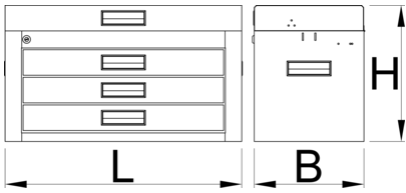

Tool box

3800

Caracteristicile produsului

- For all you motorbike enthusiasts who strive for a tidy working environment and like to repair your moto bikes at the comfort of your home, the portable toolbox is the right choice for you. Whether you're in the field, at the racetrack or at home, your tool kits will always be neatly stowed and organised. All with the aim of a comprehensively organised working environment.
- tabla cu gauri perforate
- central locking system for drawer and lid with a lock
- vopsite cu vopsele ecologice fara cadmiu si plumb
- drawers have ball bearing slides with soft closing
- gas struds asisted opening
- 100% pull-out drawers enable a good overview and easy access to tools.
- 3 drawers (L 563 x W 270 x H 75mm)
- storage space under the lid sized 560 x 267mm
- ergonomic handle for tool box carring and drawer opening

- possibility to extend the functionality of the tool box with T-wrench and screwdriver holders (left and right)

Barcode	L	B	H	Weight
629487	694	336	400	21400

* Imaginea produsului este simbolica. Toate dimensiunile sunt exprimate în mm, greutatea în grame.