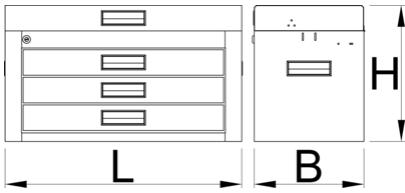

## Product features

- For all you motorbike enthusiasts who strive for a tidy working environment and like to repair your moto bikes at the comfort of your home, the portable toolbox is the right choice for you. Whether you're in the field, at the racetrack or at home, your tool kits will always be neatly stowed and organised. All with the aim of a comprehensively organised working environment.
- Materiali: fletë metalike
- central locking system for drawer and lid with a lock
- veshura me llak e mjedisit me kadmium dhe të çojë ngjyra falas
- drawers have ball bearing slides with soft closing
- gas struds asisted opening
- 100% pull-out drawers enable a good overview and easy access to tools.
- 3 drawers ( L 563 x W 270 x H 75mm)
- storage space under the lid sized 560 x 267mm
- ergonomic handle for tool box carring and drawer opening

- possibility to extend the functionality of the tool box with T-wrench and screwdriver holders (left and right)

	<b>L</b>	<b>B</b>	<b>H</b>	
629487	694	336	400	21400

\* Imazhet e produkteve janë simbolike. Të gjitha dimensionet janë në mm, pesha në gram. Të gjitha dimensionet e listuara mund të ndryshojnë në tolerancë.