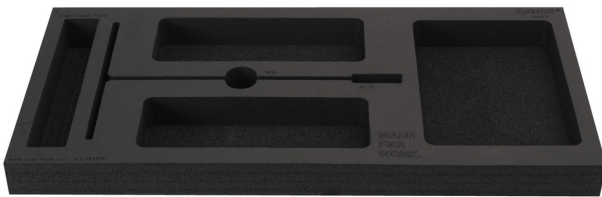

# Tool tray for MX tool set in tool chest 3800

v13.3800MX

629506

L

560

B

267

H

40

100

\* Images of products are symbolic. All dimensions are in mm, and weight in grams. All listed dimensions may vary in tolerance.