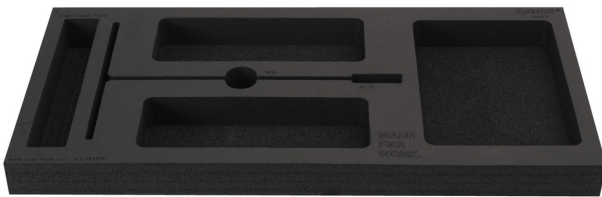

Tool tray for MX tool set in tool chest 3800

v13.3800MX

629506

L

560

B

267

H

40

100

* Images of products are symbolic. All dimensions are in mm, and weight in grams. All listed dimensions may vary in tolerance.