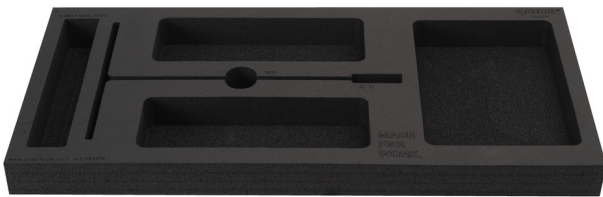

# Tool tray for MX tool set in tool chest 3800

v13.3800MX

629506

L

560

B

267

H

40

100

\* Images of products are symbolic. All dimensions are in mm, and weight in grams. All listed dimensions may vary in tolerance.