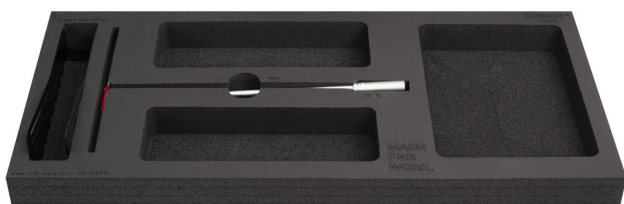

# Set of tools in tray 3 for 3800MX

SET3-3800MX

## Product features

Sada obsahuje:

- socket wrench with T-handle 8, 10, 12
- holder for T-handle wrenches

Product name	SKU	Article	Dimensions	Quantity
Set of tools in tray 3 for 3800MX	629524	SET3-3800MX		5
Socket wrench with T-handle		196N	8, 10, 12	3
Holder for T-handle wrenches		h.3002.T.WRE		1
Tool tray for MX tool set in tool chest 3800		vI3.3800MX	560x267x40	1