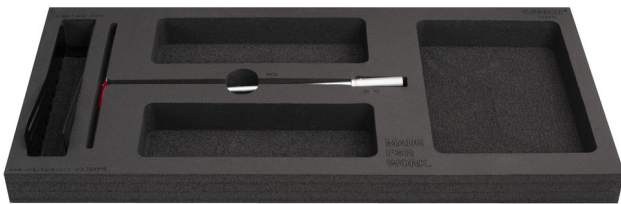

# Set of tools in tray 3 for 3800MX

SET3-3800MX

## Description produit

Le jeu comprend :

- socket wrench with T-handle 8, 10, 12
- holder for T-handle wrenches

Nom du produit	SKU	Article	Dimensions	Quantité
Set of tools in tray 3 for 3800MX	629524	SET3-3800MX		5
Socket wrench with T-handle		196N	8, 10, 12	3
Holder for T-handle wrenches		h.3002.T.WRE		1
Tool tray for MX tool set in tool chest 3800		v13.3800MX	560x267x40	1