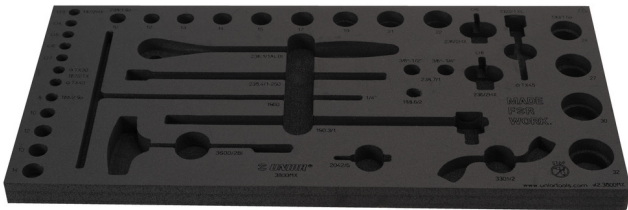

Tool tray for MX tool set in tool chest 3800

v12.3800MX

629505

L

560

B

267

H

30

111

* Images of products are symbolic. All dimensions are in mm, and weight in grams. All listed dimensions may vary in tolerance.