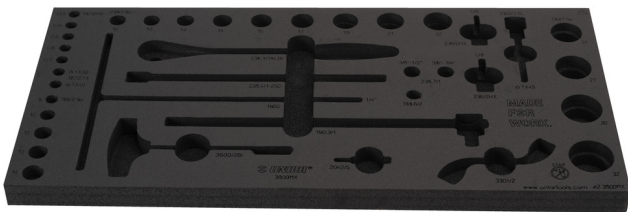

# Tool tray for MX tool set in tool chest 3800

v12.3800MX

629505

L

560

B

267

H

30

111

\* Images of products are symbolic. All dimensions are in mm, and weight in grams. All listed dimensions may vary in tolerance.