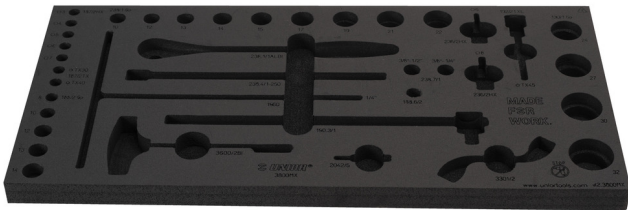

Tool tray for MX tool set in tool chest 3800

vI2.3800MX

629505

L

560

B

267

H

30

111

* Images of products are symbolic. All dimensions are in mm, and weight in grams. All listed dimensions may vary in tolerance.