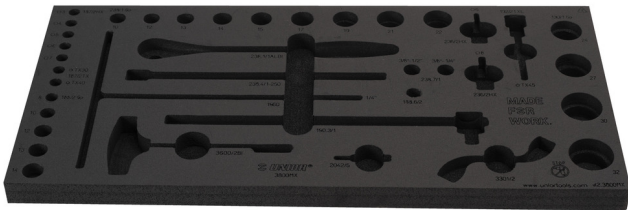

# Tool tray for MX tool set in tool chest 3800

v12.3800MX

629505

L

560

B

267

H

30

111

\* Images of products are symbolic. All dimensions are in mm, and weight in grams. All listed dimensions may vary in tolerance.