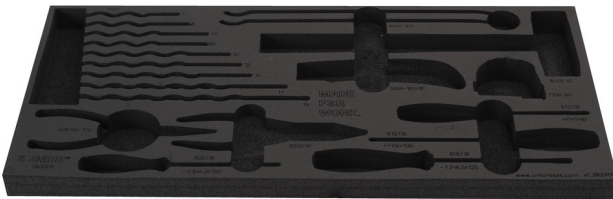

Tool tray for MX tool set in tool chest 3800

v1.3800MX

629504

L

560

B

267

H

30

88

* Images of products are symbolic. All dimensions are in mm, and weight in grams. All listed dimensions may vary in tolerance.