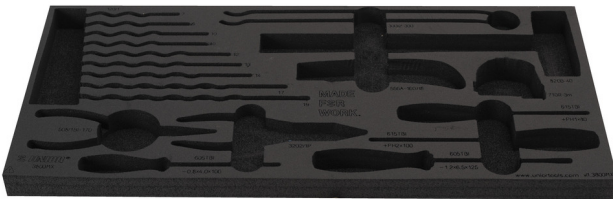

Tool tray for MX tool set in tool chest 3800

v11.3800MX

629504

L

560

B

267

H

30

88

* Images of products are symbolic. All dimensions are in mm, and weight in grams. All listed dimensions may vary in tolerance.