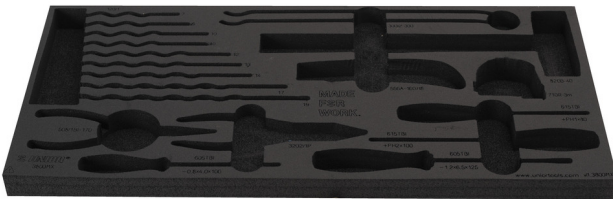

# Tool tray for MX tool set in tool chest 3800

v11.3800MX

629504

L

560

B

267

H

30

88

\* Images of products are symbolic. All dimensions are in mm, and weight in grams. All listed dimensions may vary in tolerance.