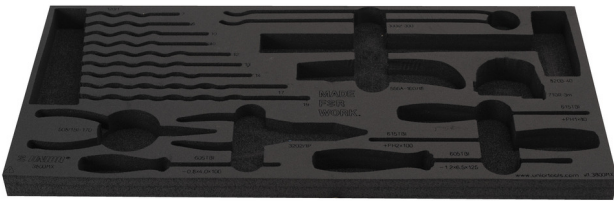

Tool tray for MX tool set in tool chest 3800

v11.3800MX

629504

L

560

B

267

H

30

88

* Images of products are symbolic. All dimensions are in mm, and weight in grams. All listed dimensions may vary in tolerance.