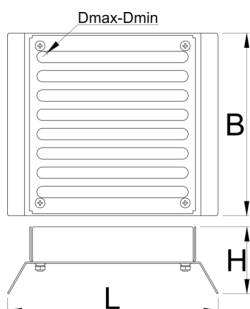

Spoke nipple shuffler

1761

Atributi proizvoda

- Made from laser cut tool steel.
- Compatible with most spoke nipples with a body width ranging from 3.8 mm to 5.5 mm.
- Adjustable grid positioning
- Time saving wheel building tool

L

B

H

D↑

Minimum diameter

629543

120.5

104

38

5.5

4.4

155

* Slike proizvoda su simbolične. Sve dimenzije su u mm, masa je u g.

upotreba (pictures)