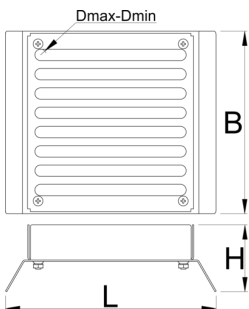

## Atributi proizvoda

- Made from laser cut tool steel.
- Compatible with most spoke nipples with a body width ranging from 3.8 mm to 5.5 mm.
- Adjustable grid positioning
- Time saving wheel building tool

L

B

H

D↑

Minimum diameter

629543

120.5

104

38

5.5

4.4

155

\* Slike proizvoda su simbolične. Sve dimenzije su u mm, masa je u g.

upotreba (pictures)