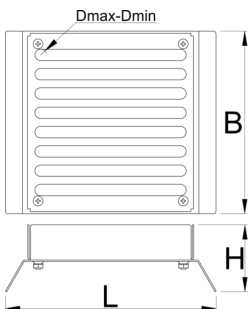

## Atributi proizvoda

- Made from laser cut tool steel.
- Compatible with most spoke nipples with a body width ranging from 3.8 mm to 5.5 mm.
- Adjustable grid positioning
- Time saving wheel building tool

L

B

H

D↑

Minimum diameter

629543

120.5

104

38

5.5

4.4

155

\* Slike proizvoda su simbolične. Sve dimenzije su u mm, masa je u g.