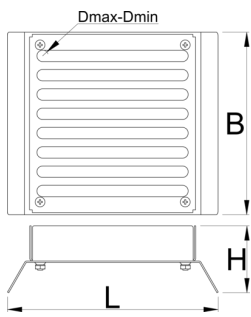

Spoke nipple shuffler

1761

Profili

Atributi proizvoda

- Made from laser cut tool steel.
- Compatible with most spoke nipples with a body width ranging from 3.8 mm to 5.5 mm.
- Adjustable grid positioning
- Time saving wheel building tool

| Barcode | L | B | H | D \uparrow | Minimum diameter | Weight |
|---------|-------|-----|----|--------------|------------------|--------|
| 629543 | 120.5 | 104 | 38 | 5.5 | 4.4 | 155 |

* Slike proizvoda su simbolične. Sve dimenzije su u mm, masa je u g.