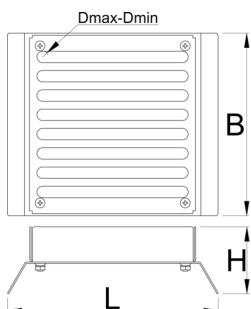

## Atributi proizvoda

- Made from laser cut tool steel.
- Compatible with most spoke nipples with a body width ranging from 3.8 mm to 5.5 mm.
- Adjustable grid positioning
- Time saving wheel building tool

L

B

H

D↑

Minimum diameter

629543

120.5

104

38

5.5

4.4

155

\* Slike proizvoda su simbolične. Sve dimenzije su u mm, masa je u g.