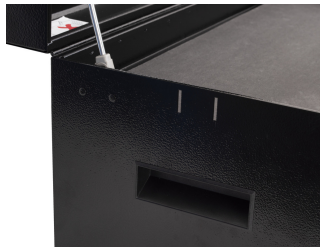

Slika (slike)

Dodatna oprema

Holder for T-handle wrenches

Holder for screwdrivers

Set of coverings for 3800

Povezani proizvodi

MX Master Tool Set