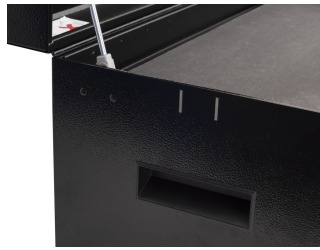

Fotografia (Obrazy)

Akcesoria

Holder for T-handle wrenches

Holder for screwdrivers

Set of coverings for 3800

Pochodne produkty

MX Master Tool Set