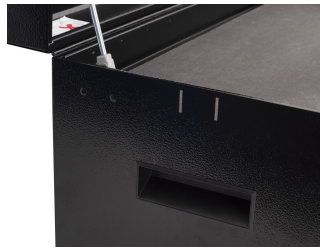

Foto (Afbeeldingen)

Accessoires

Houder voor T-greepdopsleutels

Houder voor schroevendraaiers

Set of coverings for 3800

Gerelateerde producten

MX Master Tool Set