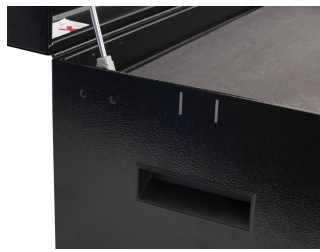

Foto (Afbeeldingen)

Accessoires

Houder voor T-greepdopsleutels

Houder voor schroevendraaiers

Set of coverings for 3800

Gerelateerde producten

MX Master Tool Set