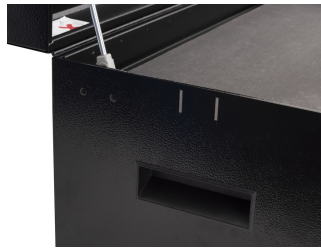

Photo (pictures)

Accessories

Holder for T-handle wrenches

Holder for screwdrivers

Set of coverings for 3800

Related products

MX Master Tool Set