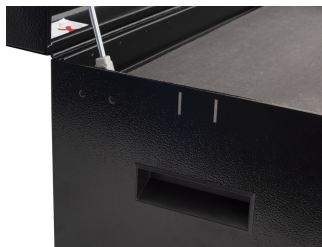

Fotografie (obrázky)

Příslušenství

Držák pro klíče s T- rukojetí

Holder for screwdrivers

Set of coverings for 3800

Související produkty

MX Master Tool Set