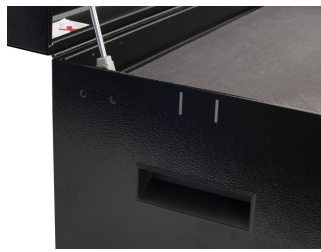

Foto (Afbeeldingen)

Accessoires

Holder for T-handle wrenches

Holder for screwdrivers

Set of coverings for 3800

Gerelateerde producten

MX Master Tool Set