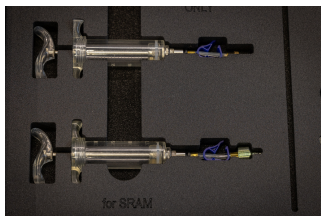

## MINERAL OIL PART INCLUDES:

- Lever end 30 ml transparent funnel (syringe body) with brass M5 thread
- Threaded stainless steel plug (oil stopper) with hanger
- Lever end 20 ml Luer slip type transparent funnel (syringe body) for Magura MT levers
- Caliper end 20 ml TPX syringe with a long-lasting tube
- Stainless steel tube insert providing a guided fitment between the tube and the bleed nipple
- Tube with M6 brass fitting for Magura and TRP / Tektro hydraulic brakes
- Clamps for easier gravity bleed

- Brass M5-M6 adapter for TRP / Tektro hydraulic brakes
- Brass adapter for Shimano drop bar hydraulic brakes (Dura-Ace, Ultegra, 105, GRX, Tiagra)
- Base for funnel and adapters with spare O-ring studs at the bottom
- Bleed block for Shimano flat bar hydraulic brakes (2 or 4 piston type). Also suitable for TRP / Tektro
- Bleed block for Shimano drop bar hydraulic brakes
- Bleed blocks for Magura MT hydraulic brakes
- Rubberized one side hook and loop strap, 25 cm (for securing the caliper syringe to frame or fork)
- Spare O-rings (5 pcs)

#### Совместимость

- This kit is compatible with absolutely all SRAM hydraulic brakes including 2017+ hydraulic brakes with Bleeding Edge bleed port. Also compatible with all Avid (Elixir, Juicy...) and all older type Formula hydraulic brakes (Oro, C1, R1, R0, K24, K18...). Not compatible with Formula Cura hydraulic brakes.

629500

1184

\* Изображения продуктов носят демонстрационный характер. Все размеры указаны в миллиметрах, вес в граммах.

Использование (картинки)

Фото (картинки)

Сопутствующие товары

Tool tray for SET1-2600BK