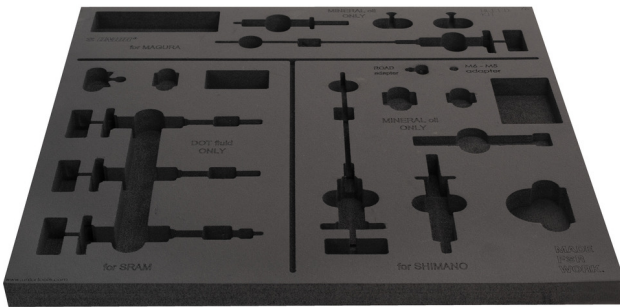

# Tool tray for SET1-2600BK

VI.SET1-2600BK

629467

L

562

B

570

H

30

24

\* Images of products are symbolic. All dimensions are in mm, and weight is in grams. All listed dimensions may vary in tolerance.