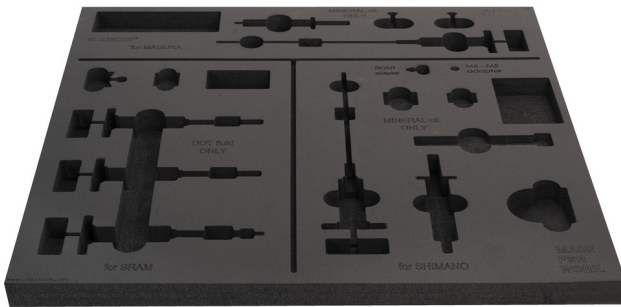

Tool tray for SET1-2600BK

VI.SET1-2600BK

629467

L

562

B

570

H