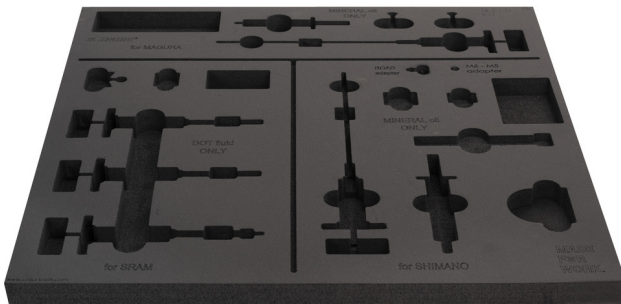

# Tool tray for SET1-2600BK

VI.SET1-2600BK

629467

L

562

B

570

H