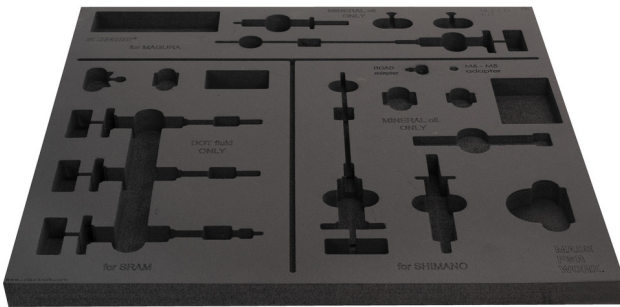

# Tool tray for SET1-2600BK

VI.SET1-2600BK

629467

L

562

B

570

H

30

24

\* Images of products are symbolic. All dimensions are in mm, and weight in grams. All listed dimensions may vary in tolerance.