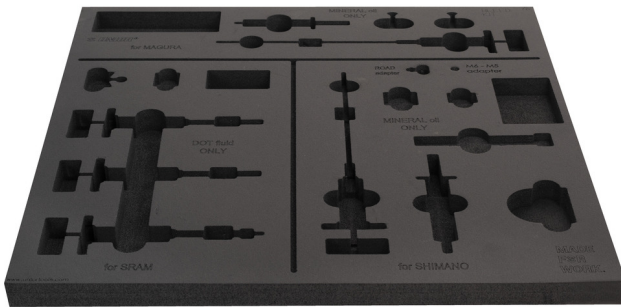

Tool tray for SET1-2600BK

vi.SET1-2600BK

629467

L

562

B

570

H

30

24

* Images of products are symbolic. All dimensions are in mm, and weight is in grams. All listed dimensions may vary in tolerance.