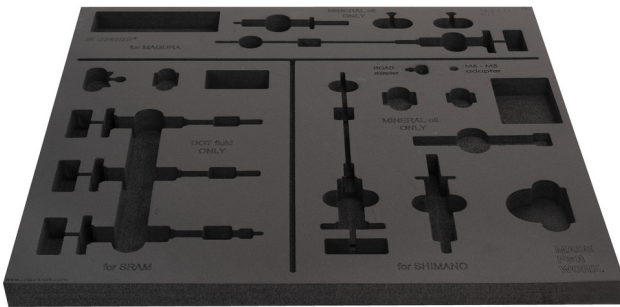

Tool tray for SET1-2600BK

VI.SET1-2600BK

629467

L

562

B

570

H

30

24

* Images of products are symbolic. All dimensions are in mm, and weight in grams. All listed dimensions may vary in tolerance.