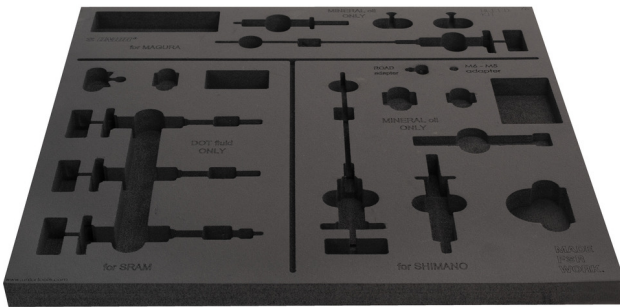

Tool tray for SET1-2600BK

VI.SET1-2600BK

629467

L

562

B

570

H

30

24

* Images of products are symbolic. All dimensions are in mm, and weight is in grams. All listed dimensions may vary in tolerance.