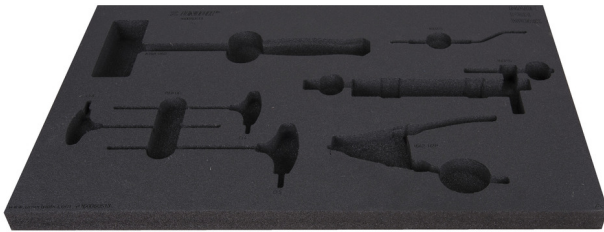

SOS tool tray for 1600SOS13

v1600SOS13

629198

L

564

B

364

H

30

150

* Images of products are symbolic. All dimensions are in mm, and weight in grams. All listed dimensions may vary in tolerance.