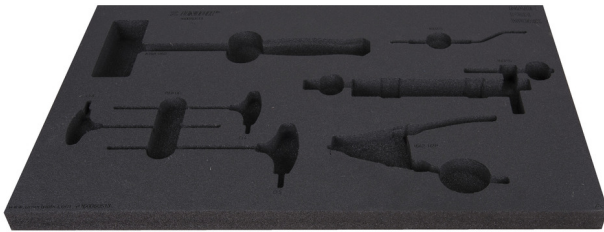

SOS tool tray for 1600SOS13

vl1600SOS13

629198

L

564

B

364

H

30

150

* Images of products are symbolic. All dimensions are in mm, and weight in grams. All listed dimensions may vary in tolerance.