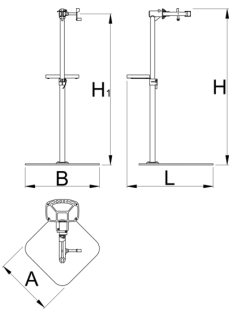

# Pro repair stand with single clamp, Master

1693BM

	H1 min	H1 max	B	A	H↑	
629508	985	1570	726	572	1700	38900

\* Ürünlerin resimleri semboliktir. Bütün boyutlar mm ve ağırlık gram cinsindedir.

## Spare parts

Replaceable rubber covers for clamp, round, 2 pcs set

QR Lever for 1693A, 1693B, 1693C, 1693R, 1693RP

Bushing for repair stands for 1693A, 1693B, 1693C, 1693R, 1693RP, 2pcs set