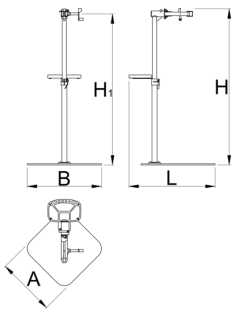

Pro repair stand with single clamp, Master

1693BM

	H1 min	H1 max	B	A	H↑	
629508	985	1570	726	572	1700	38900

* Images of products are symbolic. All dimensions are in mm, and weight in grams. All listed dimensions may vary in tolerance.

스페어 파트

 클램프용 교체 가능한 고무 커버, 원형, 2개 세트