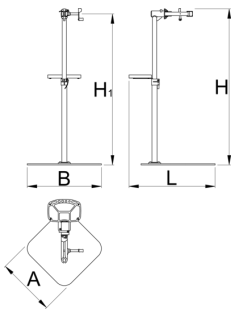

# Pro repair stand with single clamp, Master

1693BM

	H1 min	H1 max	B	A	H↑	
629508	985	1570	726	572	1700	38900

\* Images of products are symbolic. All dimensions are in mm, and weight in grams. All listed dimensions may vary in tolerance.

## 스페어 파트

 클램프용 교체 가능한 고무 커버, 원형, 2개 세트