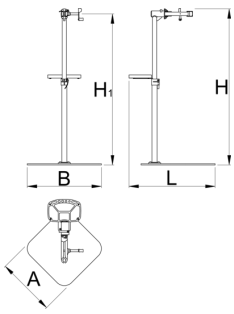

Pro repair stand with single clamp, Master

1693BM

	H1 min	H1 max	B	A	H↑	
629508	985	1570	726	572	1700	38900

* Images of products are symbolic. All dimensions are in mm, and weight is in grams. All listed dimensions may vary in tolerance.

스페어 파트

 클램프용 교체 가능한 고무 커버, 원형, 2개 세트

 QR Lever for 1693A, 1693B, 1693C, 1693R, 1693RP

 Bushing for repair stands for 1693A, 1693B, 1693C, 1693R, 1693RP, 2pcs set