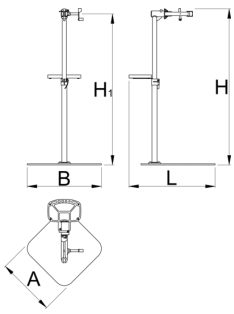

# Pro repair stand with single clamp, Master

1693BM

	H1 min	H1 max	B	A	H↑	
629508	985	1570	726	572	1700	38900

\* Images of products are symbolic. All dimensions are in mm, and weight in grams. All listed dimensions may vary in tolerance.

## Spare parts

 Replaceable rubber covers for clamp, round, 2 pcs set