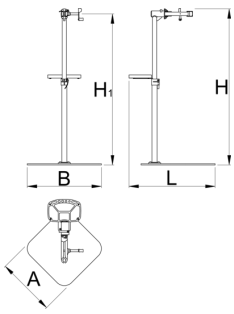

Pro repair stand with single clamp, Master

1693BM

|  | H1 min | H1 max | B | A | H↑ |  |
|--|--------|--------|-----|-----|------|---|
| 629508 | 985 | 1570 | 726 | 572 | 1700 | 38900 |

* Images of products are symbolic. All dimensions are in mm, and weight is in grams. All listed dimensions may vary in tolerance.

Spare parts

 Replaceable rubber covers for clamp, round, 2 pcs set