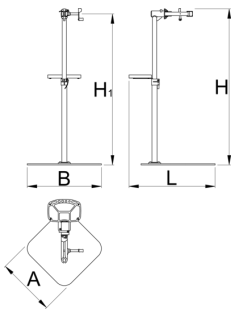

Pro repair stand with single clamp, Master

1693BM

	H1 min	H1 max	B	A	H↑	
629508	985	1570	726	572	1700	38900

* Images of products are symbolic. All dimensions are in mm, and weight in grams. All listed dimensions may vary in tolerance.

Spare parts

 Replaceable rubber covers for clamp, round, 2 pcs set