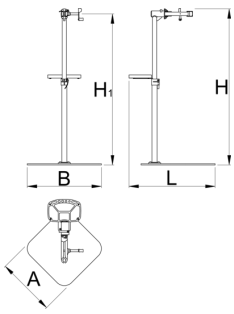

Pro repair stand with single clamp, Master

1693BM

	H1 min	H1 max	B	A	H↑	
629508	985	1570	726	572	1700	38900

* Images of products are symbolic. All dimensions are in mm, and weight is in grams. All listed dimensions may vary in tolerance.

配件

Replaceable rubber covers for clamp, round, 2 pcs set

QR Lever for 1693A, 1693B, 1693C, 1693R, 1693RP

Bushing for repair stands for 1693A, 1693B, 1693C, 1693R, 1693RP, 2pcs set