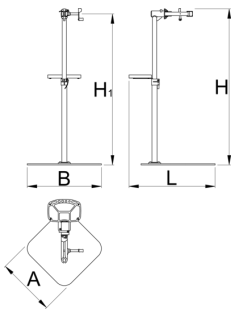

Pro repair stand with single clamp, Master

1693BM

	H1 min	H1 max	B	A	H↑	
629508	985	1570	726	572	1700	38900

* Images of products are symbolic. All dimensions are in mm, and weight in grams. All listed dimensions may vary in tolerance.

配件

Replaceable rubber covers for clamp, round, 2 pcs set