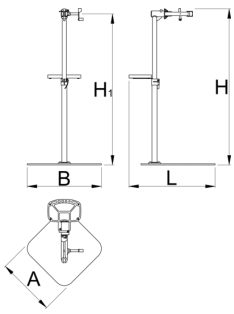

# Pro repair stand with single clamp, Master

1693BM

|  | H1 min | H1 max | B   | A   | H↑   |  |
|--|--------|--------|-----|-----|------|---|
| 629508   | 985    | 1570   | 726 | 572 | 1700 | 38900   |

\* Images of products are symbolic. All dimensions are in mm, and weight in grams. All listed dimensions may vary in tolerance.

## 配件

Replaceable rubber covers for clamp, round, 2 pcs set