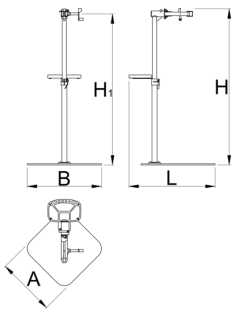

Pro repair stand with single clamp, Master

1693BM

|  | H1 min | H1 max | B | A | H↑ |  |
|--|--------|--------|-----|-----|------|---|
| 629508 | 985 | 1570 | 726 | 572 | 1700 | 38900 |

* Images of products are symbolic. All dimensions are in mm, and weight in grams. All listed dimensions may vary in tolerance.

Spare parts

 Replaceable rubber covers for clamp, round, 2 pcs set